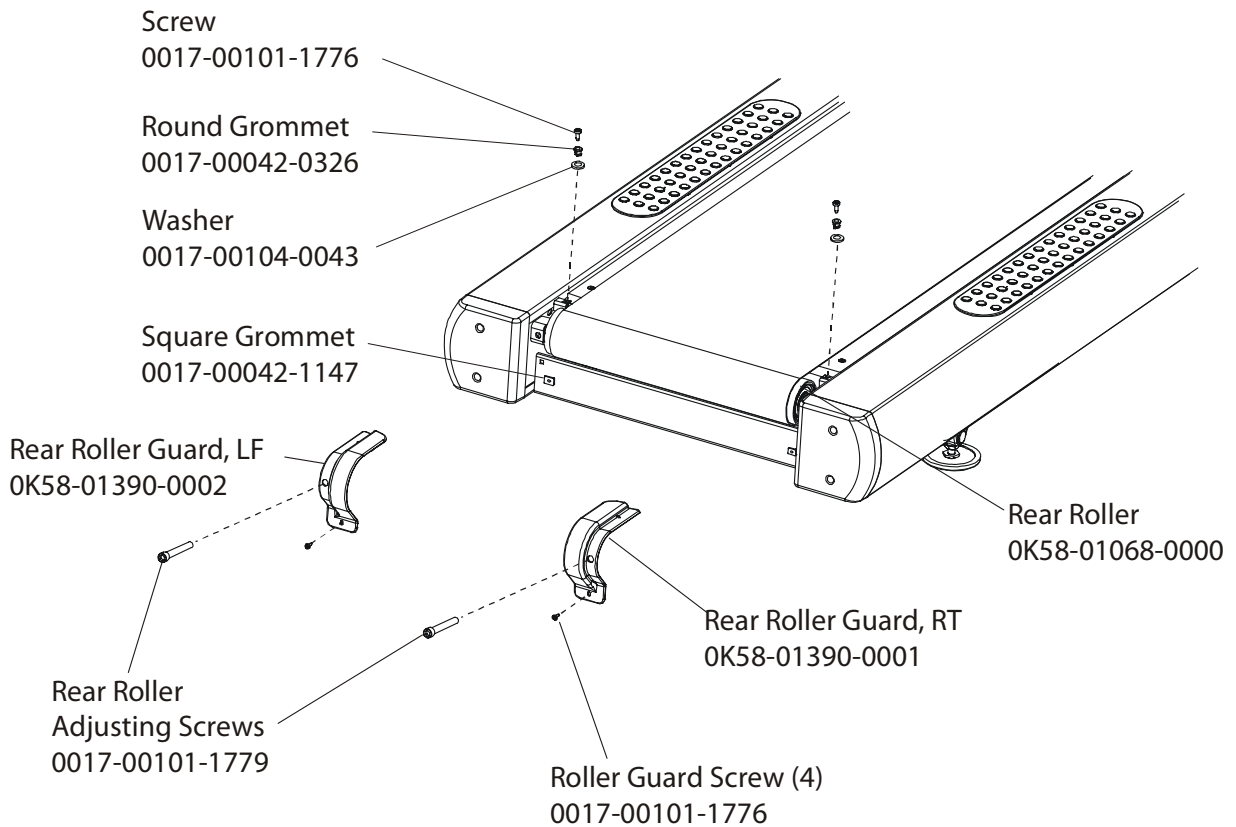

ARCTIC SILVER 97TEZ
Lift Frame and Lift Motor

97TEZ-0xxx-01
S/N TWZ100000 and up

ARCTIC SILVER 97TEZ
Wax/Lift Assembly-AK58-00243-0000

97TEZ-0xxx-01
S/N TWZ100000 and up

AK60-00171-0000 (100-120v) W/O FERRITE
AK60-00171-0001 (200-240v) W/O FERRITE
AK60-00171-0002 (100-120v) WITH FERRITE
AK60-00171-0003 (200-240v) WITH FERRITE